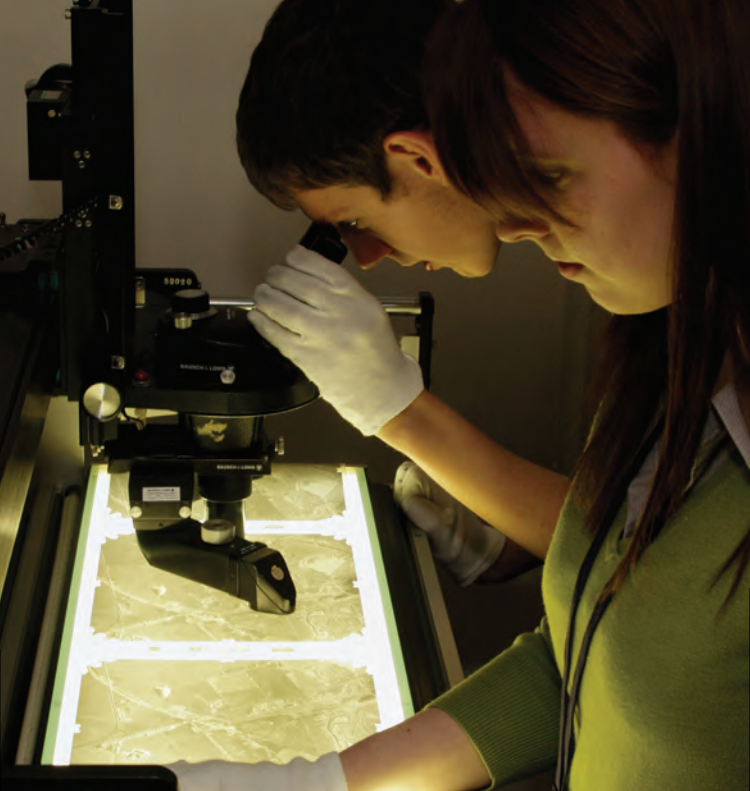

A SERVICE OF

RCAHMS

Edinburgh, 1949

Features

- Over 20 million aerial photographs of places around the world
- Key moments of world history, in 3D, as they happened
- Declassified imagery from RAF and US Army Air Force
- Aerial survey photography from mapping agencies
- Bird's eye photography from sources including Aerofilms
- Area-wide chronological coverage available at high-resolution
- Photography from the 1920s to the present day

Services

- Free access to an ever-growing online resource of aerial photography
- Zoom-and-pan high-quality images
- Access flight maps online and identify millions of undigitised photographs
- Order and download digital images at research-quality or high-resolution
- Commission our specialists to undertake a search
- Visit NCAP by appointment

ncap.org.uk

Auschwitz, Poland, 1944

Applications

- Explore key moments of military history in 3D
- Research local history
- Investigate places over time
- Analyse land use change
- Identify unexploded ordnance
- Provide chronological evidence of development, ownership and access
- Factual and unbiased evidence in legal disputes
- Bring authenticity to media productions

Berck-sur-Mer, France, 1941

“Long before the days of Google Earth, highly skilled airmen flew alone, by day and night, in unarmed Spitfires relying on their wits as they risked their lives to capture images on plane-mounted cameras.”